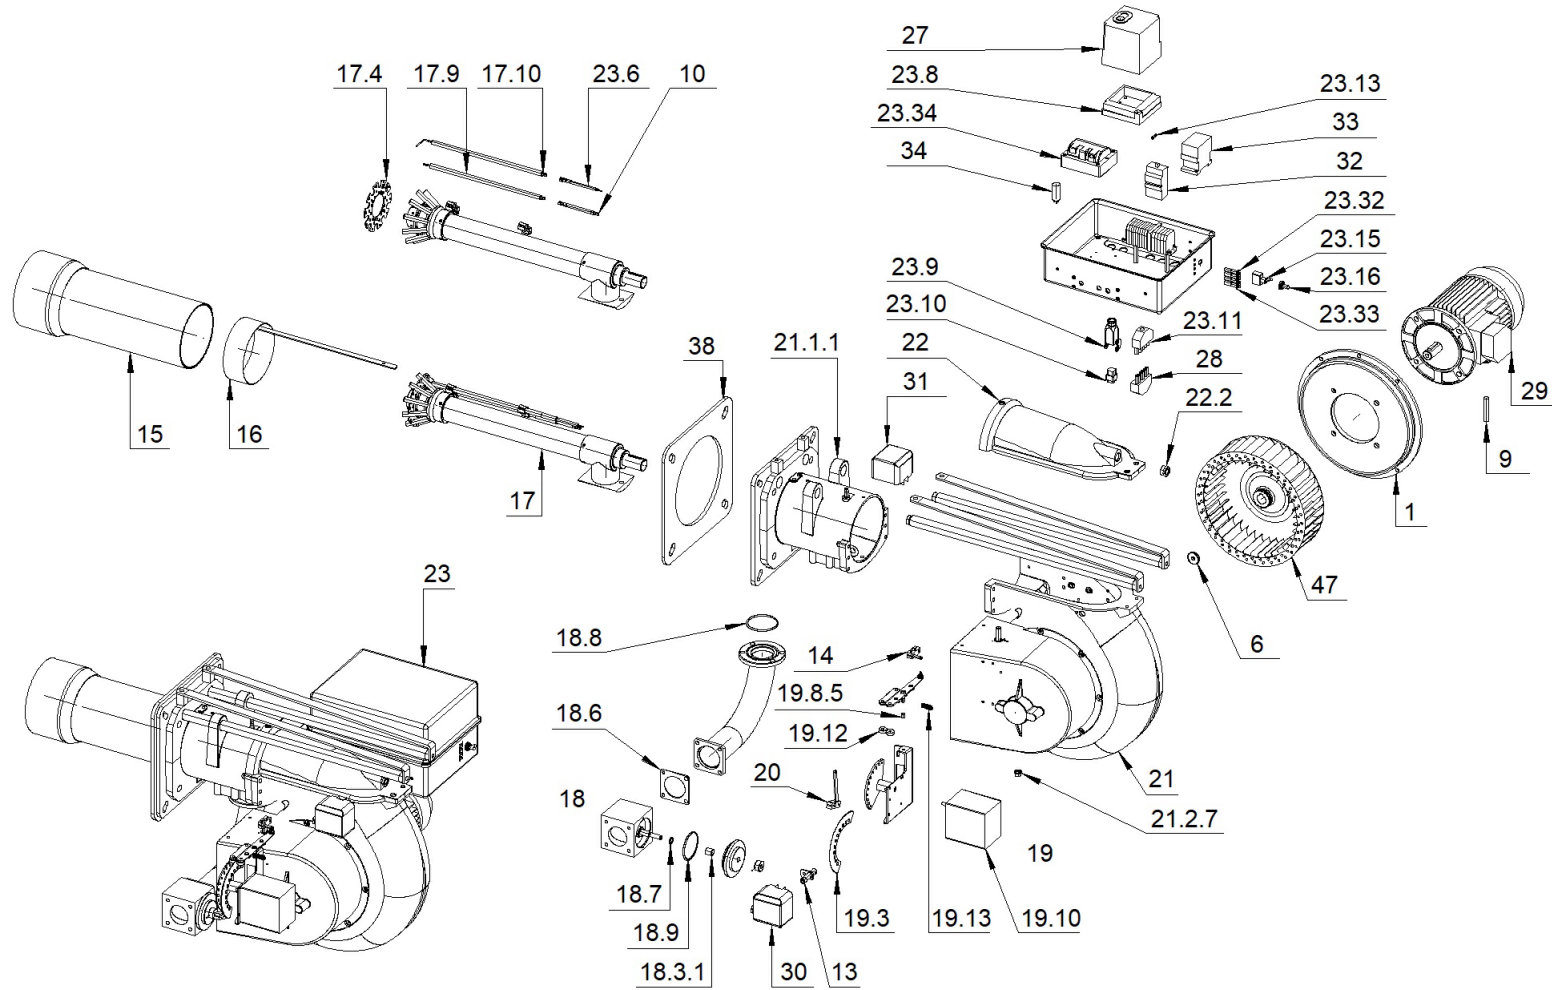

002472_1H
BURNER GAS_M

002472_1H
BURNER GAS_M

Pos.	Code	Descriptions	Minimun Purchase Quantity
1	013213	SUPPORT MOTOR	1
6	032553	WASHER FIXING FAN D24	1
9	040234	MOTOR'S CABLE	1
10	040290	IGNITION CABLE CARBON Sez.1-D7 D6.35-D4	1
13	052680	ATTACK PRESSURE SWITCH AIR GR.WELDED	1
14	052700	GR.CONNECTING ROD	1
15	052766	BLAST TUBE GR.WELDED	1
16	052769	REGULATION COMBUSTION HEAD GR.WELDED	1
17	052898	KIT COMBUSTION HEAD	1
17.10	133270	PROBE OF IONIZATION	1
17.4	021938	FLAME DISK	1
17.9	133269	IGNITION ELECTRODE	1
18	053008	GR.MODULATION GAS	1
18.3.1	220017	BUCKLE CYLINDRICAL BRONZE D12X16X16	1
18.6	229719	GASKET FLANGE GAS TRAIN	1
18.7	252006	OR 115-115 D11.91x2.62-VITON	1
18.8	252014	OR 4275 D69.44x3.53-VITON	1
18.9	252039	OR 3256 D64.77x2.62-VITON	1
19	053011	GR.SECTOR CAMS	1
19.10	183302	SERVOMOTOR SIEMENS SQN31.401A2700 230V-50:60Hz	1
19.12	220000	BEARING SKF 626-2Z	1
19.13	244205	SPRING TO CYLINDRICAL HELIX 1.8x9.6x31	1
19.3	021732	CAMS VARIABLE	1
19.8.5	220005	BUCKLE FLANGED BRONZE D8X12X16X2X8	1