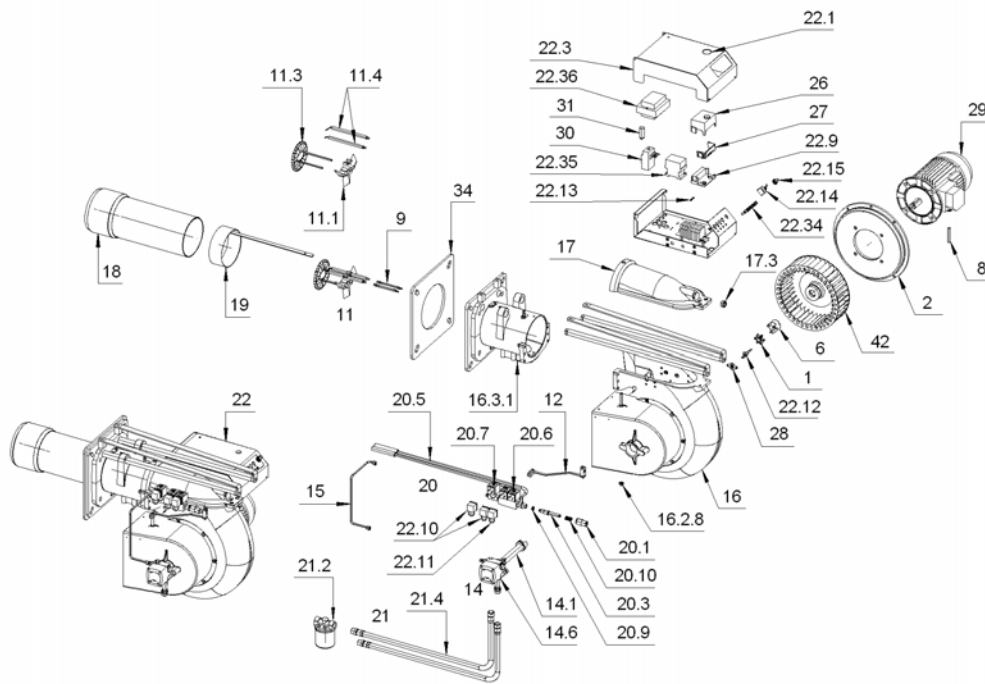

001529_1E
BURNER LIGHT-
OIL_FGP100_2_TL

	Code	Descriptions	Minimun Purchase Quantity
1	011187	JOINT ELASTIC D39.5	1
2	013213	SUPPORT MOTOR	1
6	031573	JOINT MOTOR SIDE	1
8	040153_2	MOTOR'S CABLE	2
9	040290	IGNITION CABLE CARBON Sez.1-D7 D6.35-D4	1
11	052119	GR.FLAME DISK SUPPORT	1
11.1	013071	FLAME DISK SUPPORT	1
11.3	053516	FLAME DISK GR.WELDED	1
11.4	133229	IGNITION ELECTRODE	1
12	052181	GR.CONNECTING ROD	1
14	052365	GR.POMP	1
14.1	032441	JOINT POMP SIDE	1
14.6	258007	POMP SUNTEC AJ6-AC-1000-4P	1
14.6.1	229740	GASKET COVER POMP SUNTEC AJ4-AJ6 : 270112	1
14.6.2	542004	FILTER POMP SUNTEC 270087	1